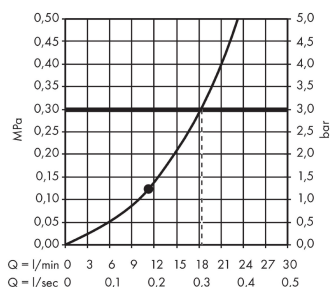

Crometta E

Overhead shower 240 1jet

Surfaces: **Chrome** Article Number: **26726000**

Description

product features

- shower head size: 240 x 240 mm
- ball-joint: overhead shower angle adjustable
- spray type: Rain
- flow rate Rain spray (at 0.3 MPa): 18 l/min
- material spray disc: plastic
- installation: ceiling or wall
- connection thread G ½
- connection dimension: DN15

Technology

Design awards

Product image

Scale drawing

Flowchart

The consumption was measured in combination with the appropriate fittings (thermosta/mixer/ in-wall valve) to reflect actual application in practice.