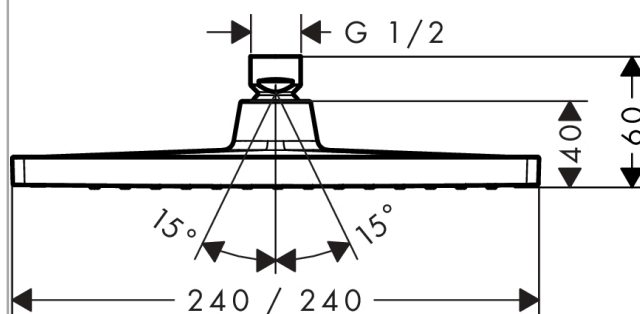

Crometta E

Overhead shower 240 1jet

Surfaces: **Chrome** Article Number: **26726000**

Description

product features

- shower head size: 240 x 240 mm
- ball-joint: overhead shower angle adjustable
- spray type: Rain
- flow rate Rain spray (at 0.3 MPa): 18 l/min
- material spray disc: plastic
- installation: ceiling or wall
- connection thread G ½
- connection dimension: DN15

Technology

Design awards

Product image

Scale drawing

Flowchart

The consumption was measured in combination with the appropriate fittings (thermosta/mixer/ in-wall valve) to reflect actual application in practice.